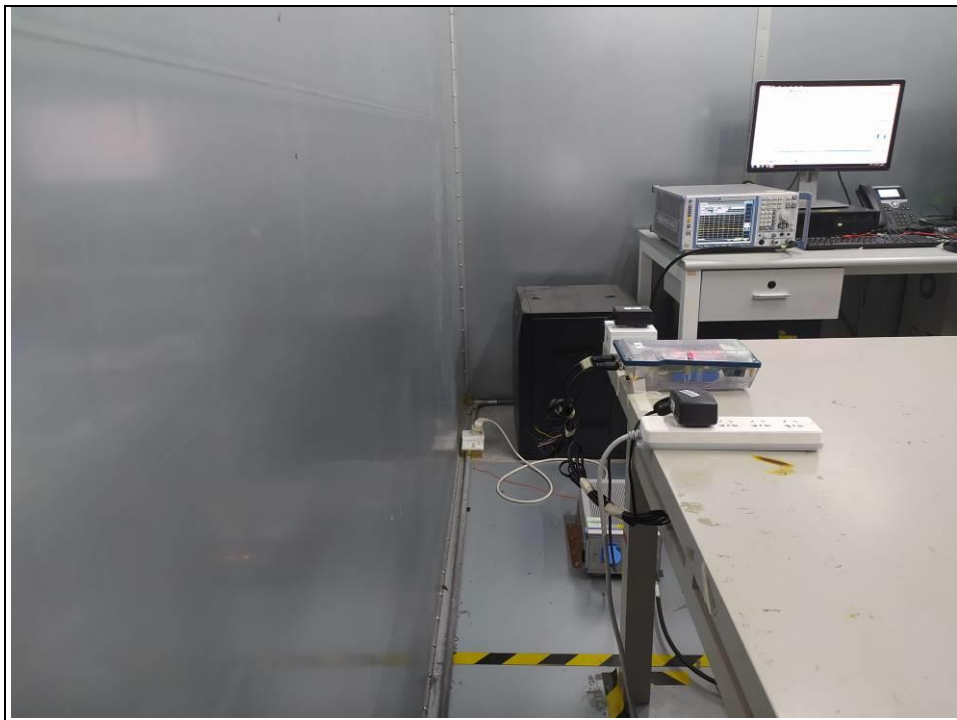

SET-UP FOR CONDUCTED EMISSION TEST

SET-UP FOR RADIATED EMISSION TEST

Frequency Range < 30MHz ~1GHz >

Frequency Range < Above 1GHz >